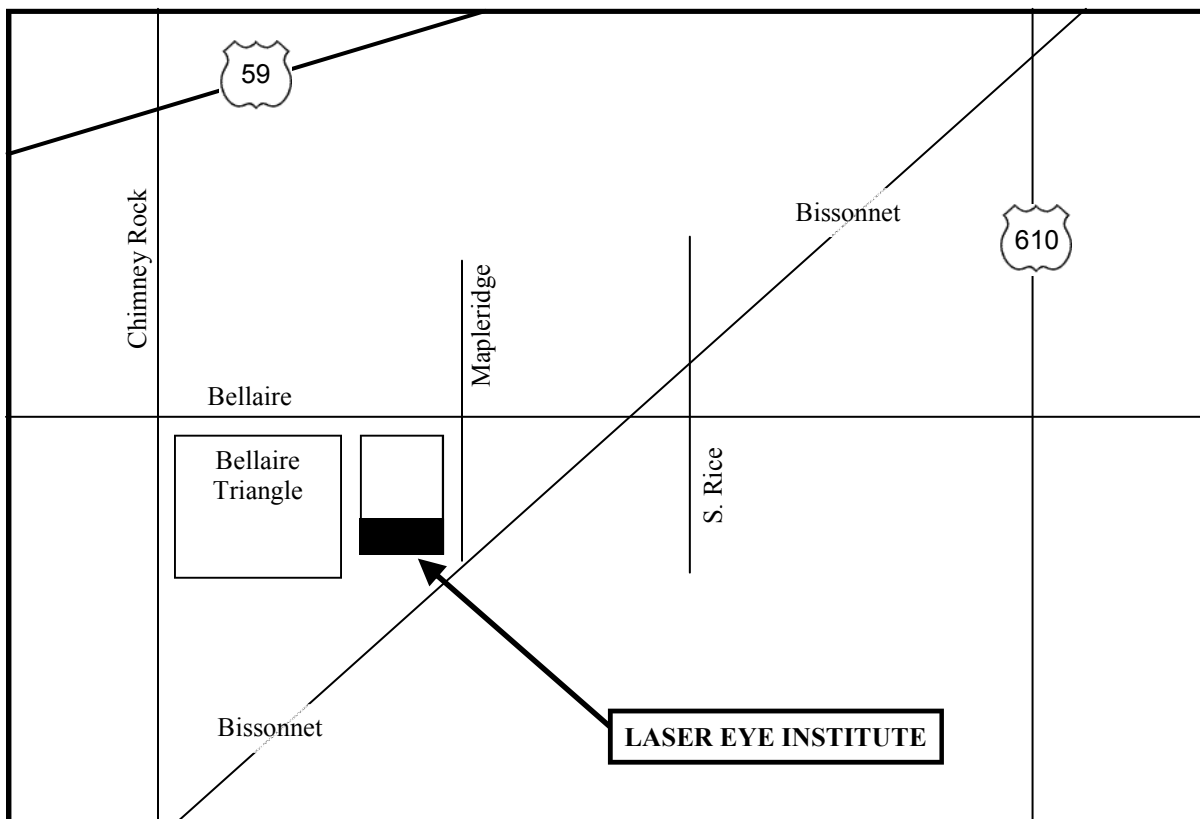

SUGARLAND EYE & LASER CENTER

FOR A PERSONAL LASIK EXPERIENCE

DIRECTIONS TO OUR LASER CENTER:

Laser Eye Institute
5400 Bissonnet
Bellaire, TX 77401
(713) 662-0066

From Sugar Land

1. Take 59 North towards downtown
2. Exit Chimney Rock and turn right
3. Turn Left on Bellaire
4. Turn Right on Mapleridge
5. Turn Right into the Laser Eye Institute Parking Lot